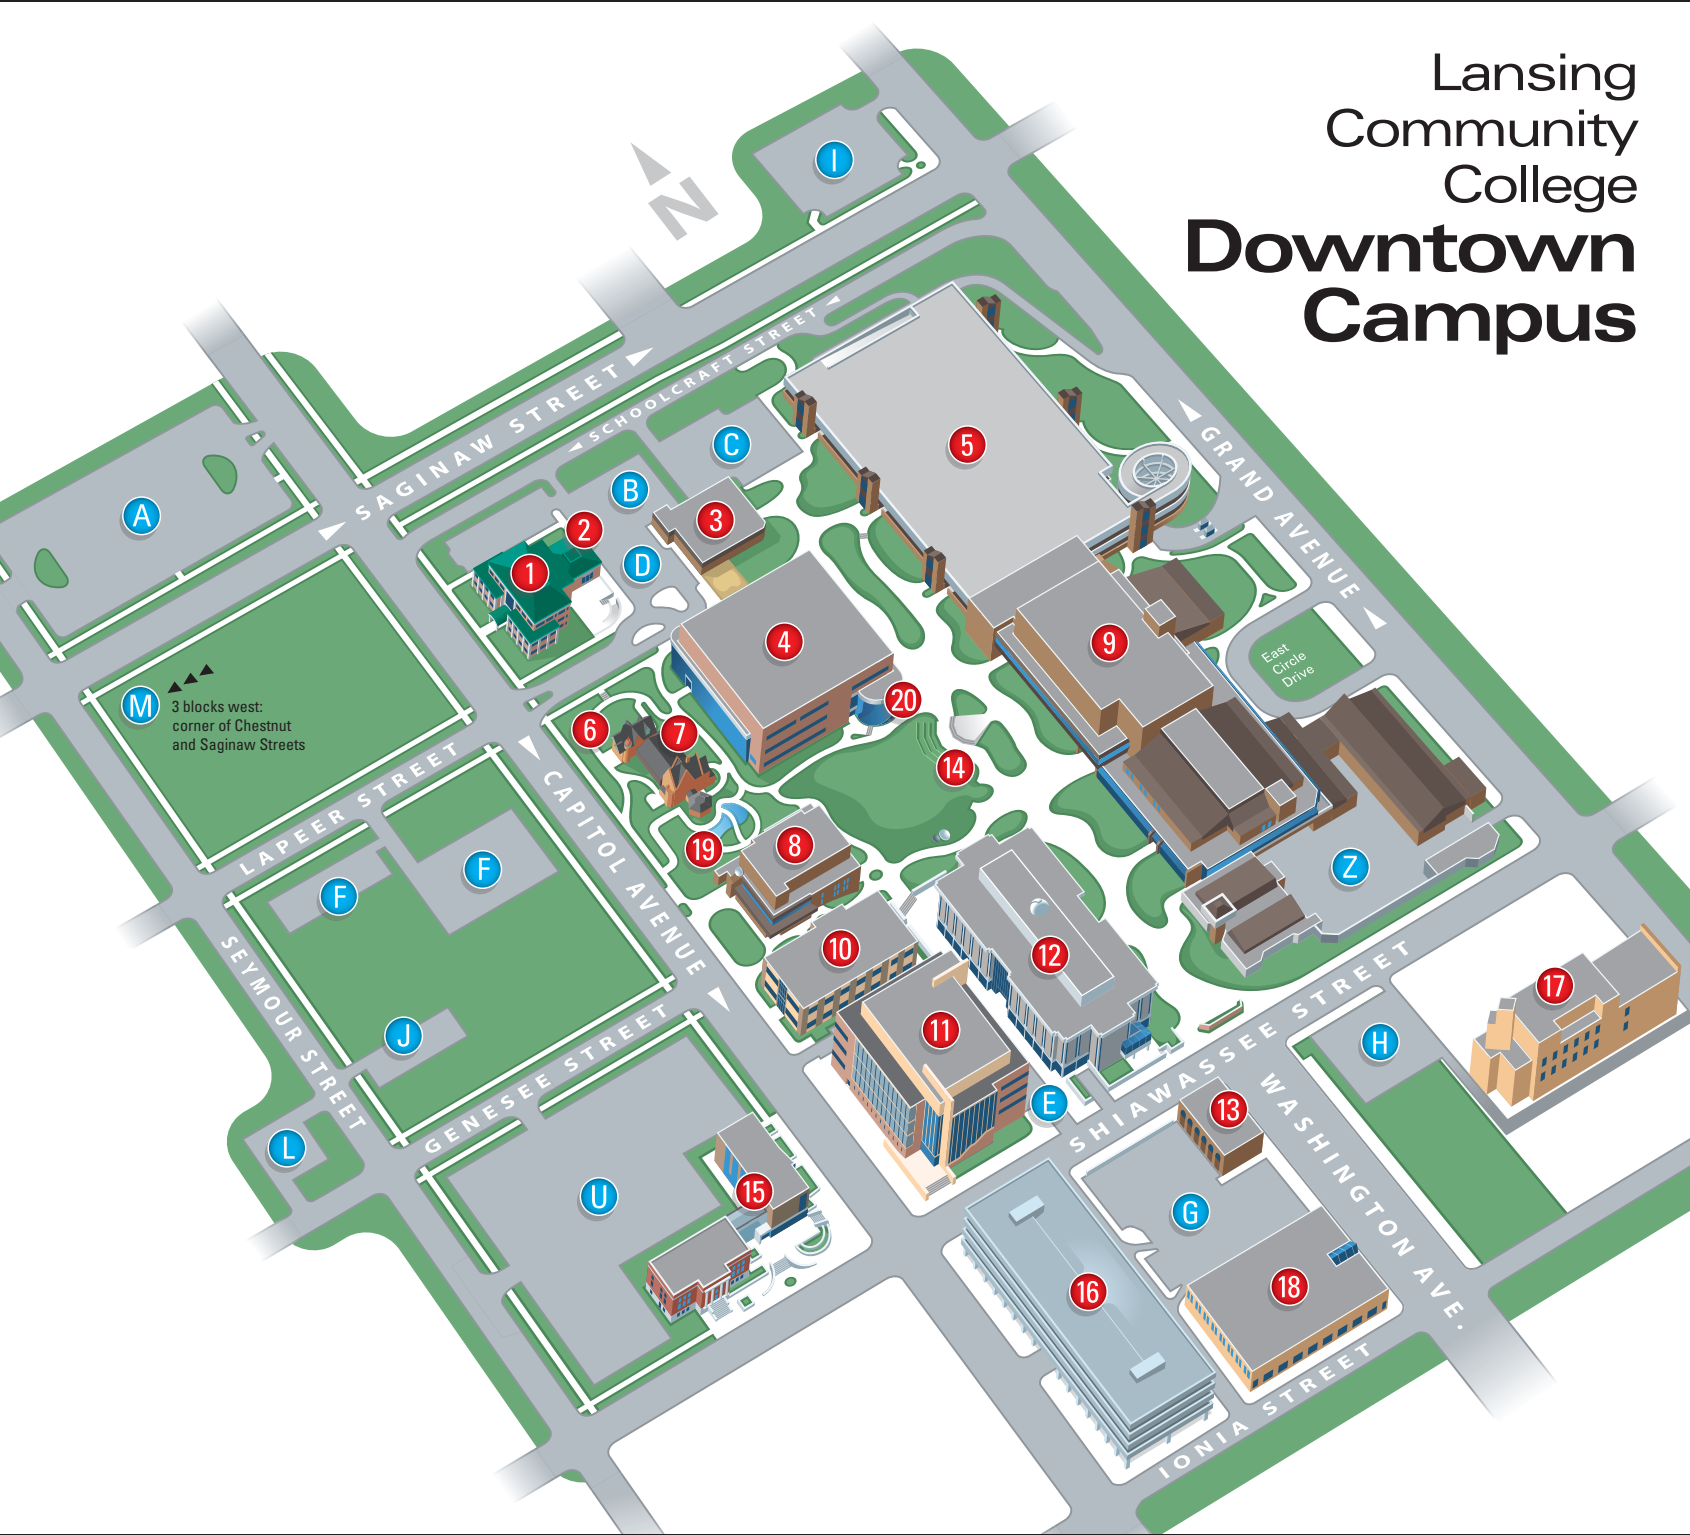

# Lansing Community College Downtown Campus

- 1** Paula D. Cunningham Administration Building (ADM)
  - 2** LCC Board Room
  - 3** Early Learning Children's Community (ELCC)
  - 4** Health and Human Services Building (HHS)
  - 5** LCC Parking Ramp (StarCard and Cash)
  - 6** Rogers-Carrier House (RCH)
  - 7** Herrmann Conference Center Complex (HCC)
  - 8** Dart Auditorium (DRT)
  - 9** Gannon Building (GB)
  - 10** Mackinaw Building (MB)
  - 11** Abel B. Sykes, Jr. Technology and Learning Center (TLC)
  - 12** Arts and Sciences (A&S)
  - 13** Continental Building (CB)
  - 14** LCC Outside Amphitheater
  - 15** University Center (UC)
  - 16** North Capitol Ramp (StarCard and Cash)
  - 17** Academic and Office Facility (AOF)
  - 18** Washington Court Place (WCP)
  - 19** Shigematsu Memorial Garden
  - 20** Michigan Veteran's Memorial
- 
- A, B, G, H, J, L, M** Employee Parking Lots
  - C** Child Care Parking Only
  - D** Special Permit Parking Lot
  - E** Accessible Parking Lot
  - U, F** Student Parking Lots
  - I** Student Employee Parking Lot
  - Z** Special Permit/ Accessible Parking Lot